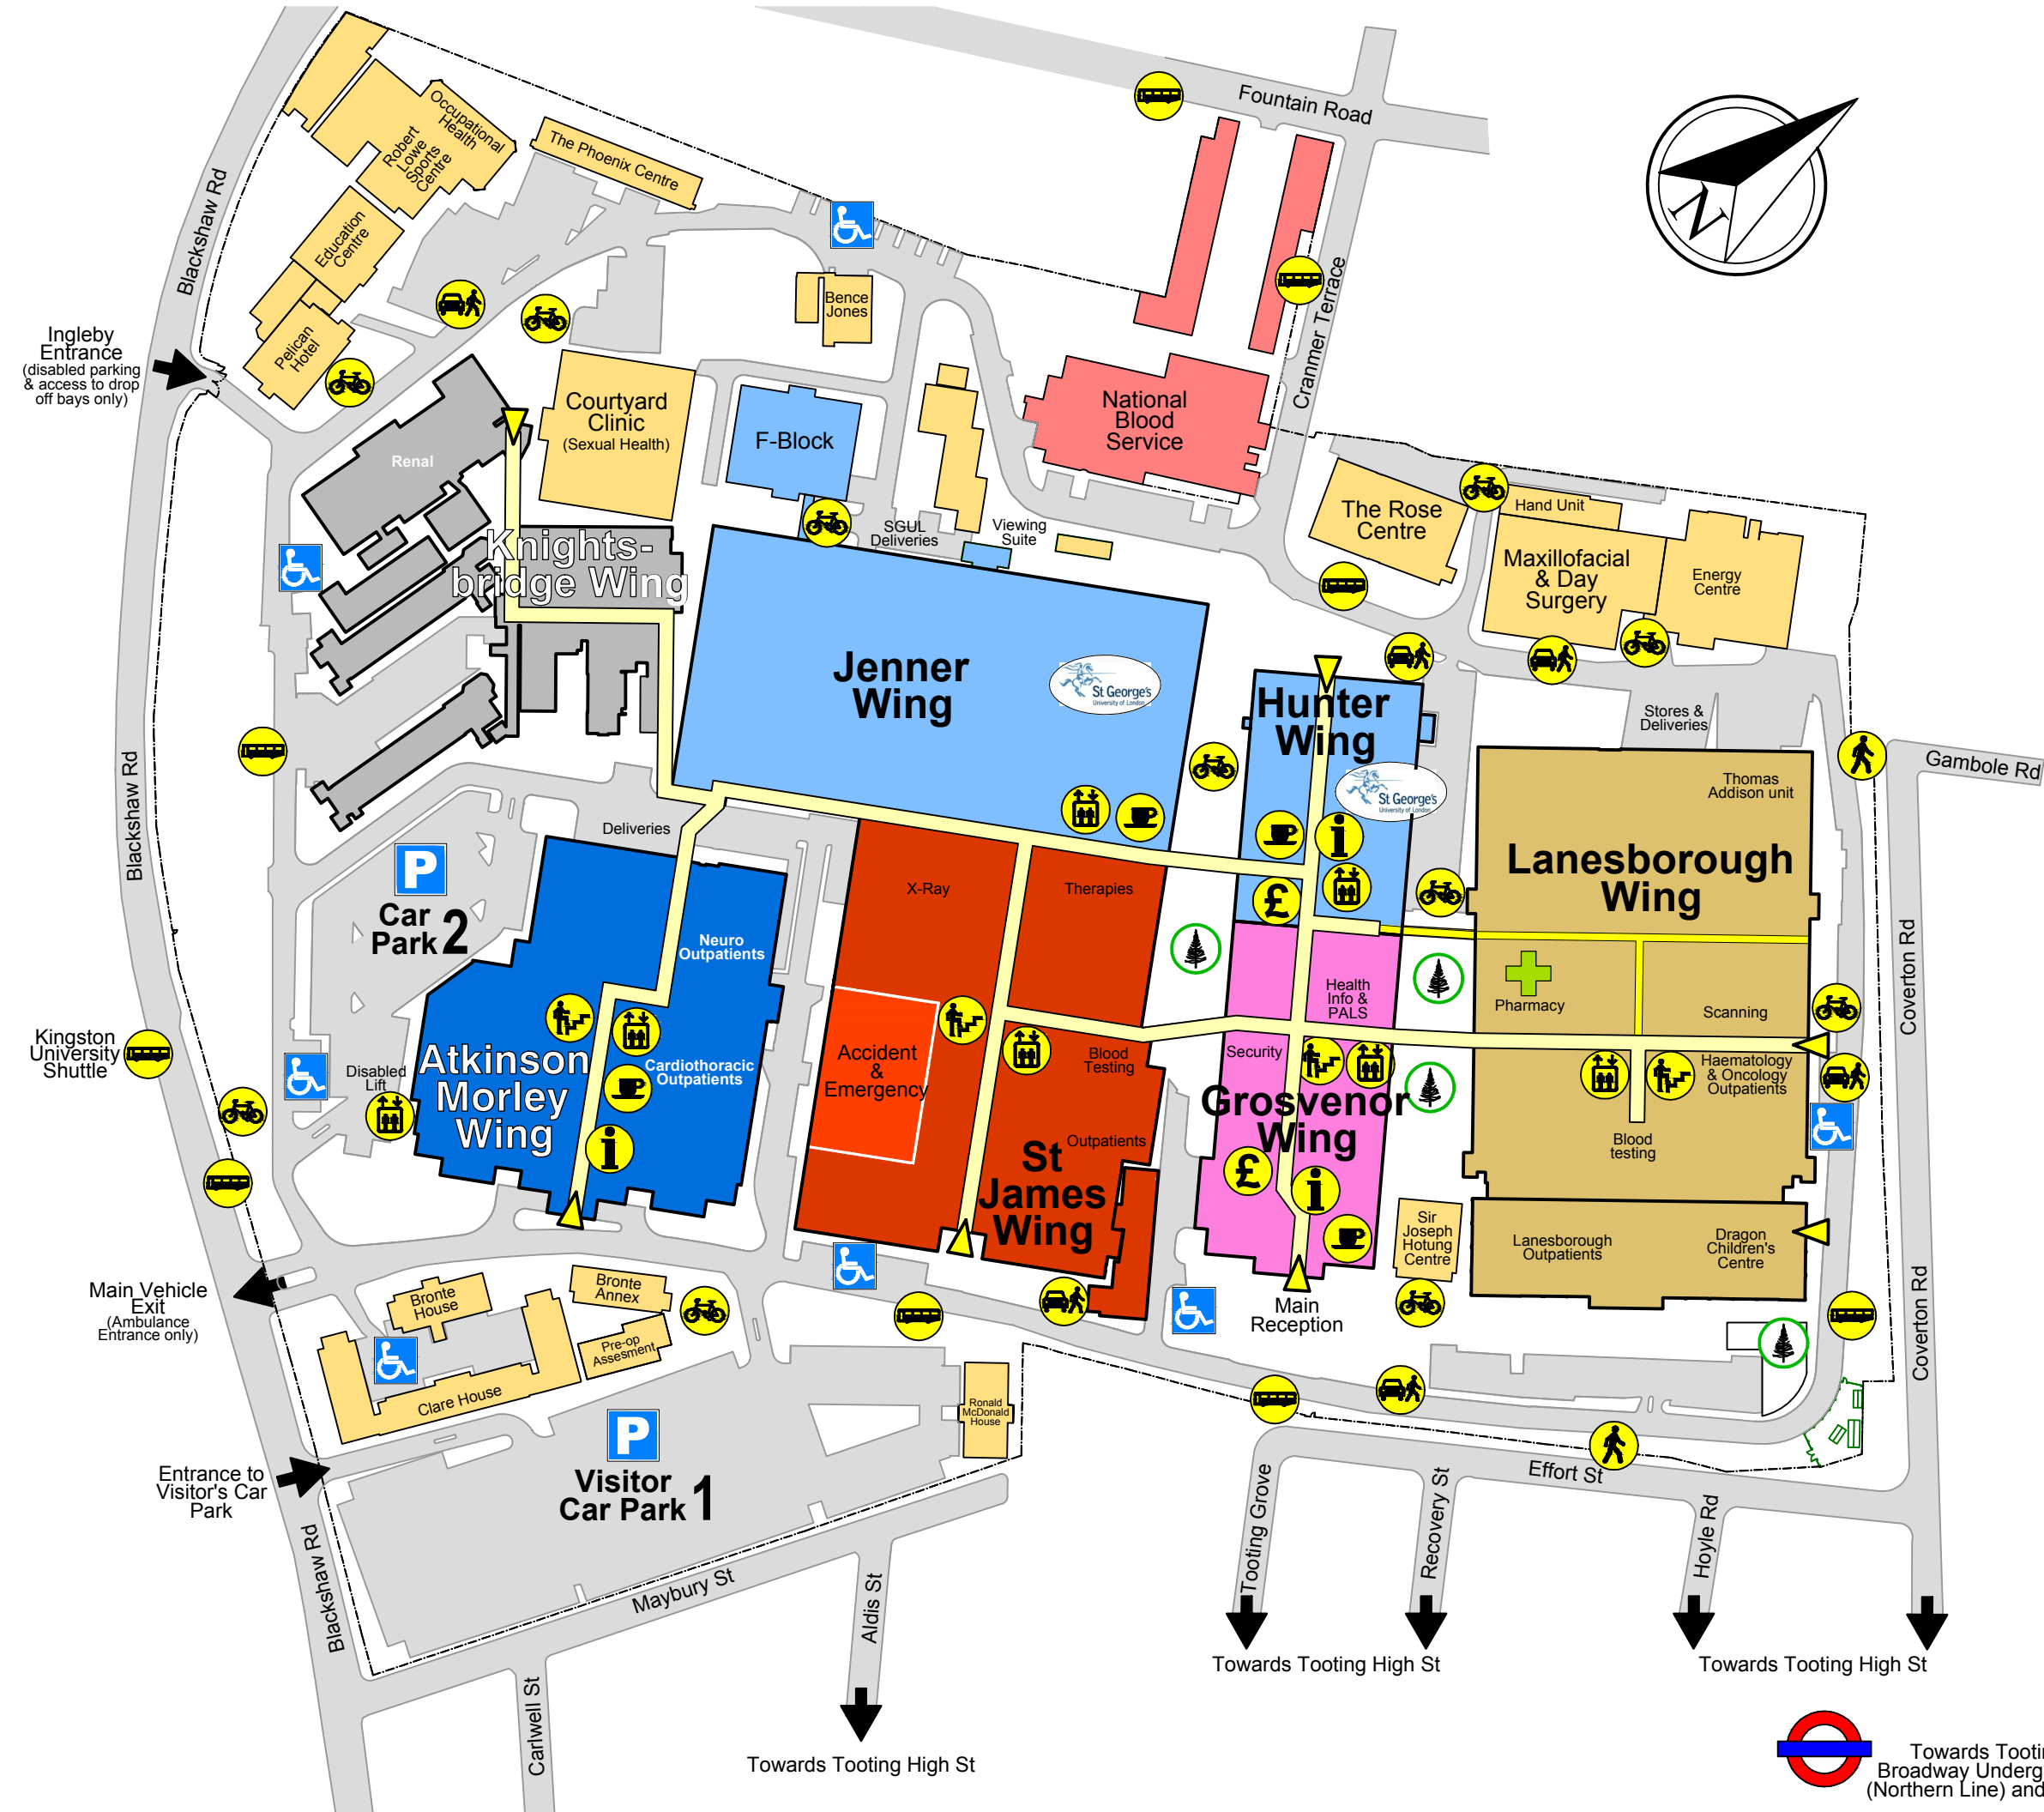

LEGEND:

-  Information
-  Bicycle storage
-  Drop-off point
-  Pedestrian entrance
-  Lift
-  Stairs
-  Bus stop
-  Canteen
-  Parking area
-  Disabled Parking
-  Pharmacy
-  Entrance to Wing
-  Garden

Note: Card payments for the Trust Car Park can be made at the Security desk in Grosvenor wing.

 Towards Tooting Broadway Underground (Northern Line) and buses