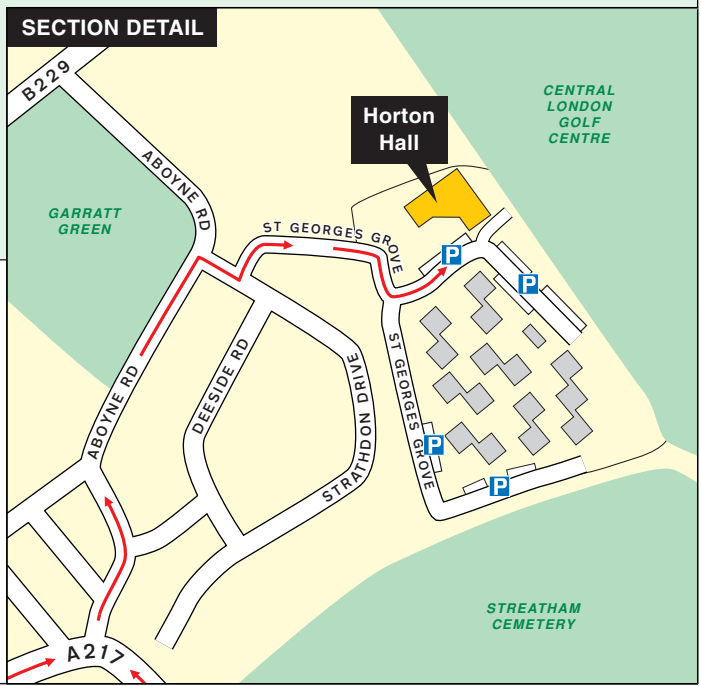

Public Transport

- **By Rail, Earlsfield Station**
  Approximately a 10 minute walk.
- **Tooting Station**
  Approximately a 15 minute walk.
- **By Underground, Tooting Broadway Station**
  Approximately a 15 minute walk.
- **By Bus**
  Several buses stop directly outside St George's, University of London:

Bus	Route
44	Tooting Station - Victoria
77	Tooting Station - Waterloo Station
264	St George's Hospital - Croydon
270	Putney Bridge - Mitcham
280	Belmont Station - Sutton
G1	Battersea - Clapham Common - Wandsworth Common - Streatham
Night	
N44	Aldwych - Sutton - Trafalgar Square

For more information about public transport around London, please contact Transport for London Travel Information by telephone on 020 7222 1234 or via the website www.tfl.gov.uk