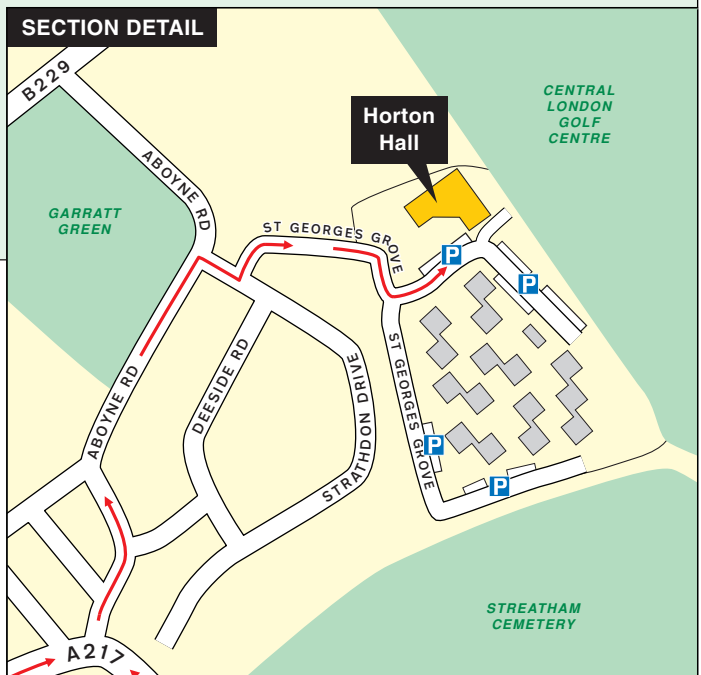

Public Transport

By Rail, Earlsfield Station
Approximately a 10 minute walk.
Tooting Station
Approximately a 15 minute walk.

By Underground, Tooting Broadway Station
Approximately a 15 minute walk.

By Bus
Several buses stop directly outside St George's, University of London:

Bus	Route
44	Tooting Station - Victoria
77	Tooting Station - Waterloo Station
264	St George's Hospital - Croydon
270	Putney Bridge - Mitcham
280	Belmont Station - Sutton
G1	Battersea - Clapham Common - Wandsworth Common - Streatham
Night	
N44	Aldwych - Sutton - Trafalgar Square

For more information about public transport around London, please contact Transport for London Travel Information by telephone on 020 7222 1234 or via the website www.tfl.gov.uk