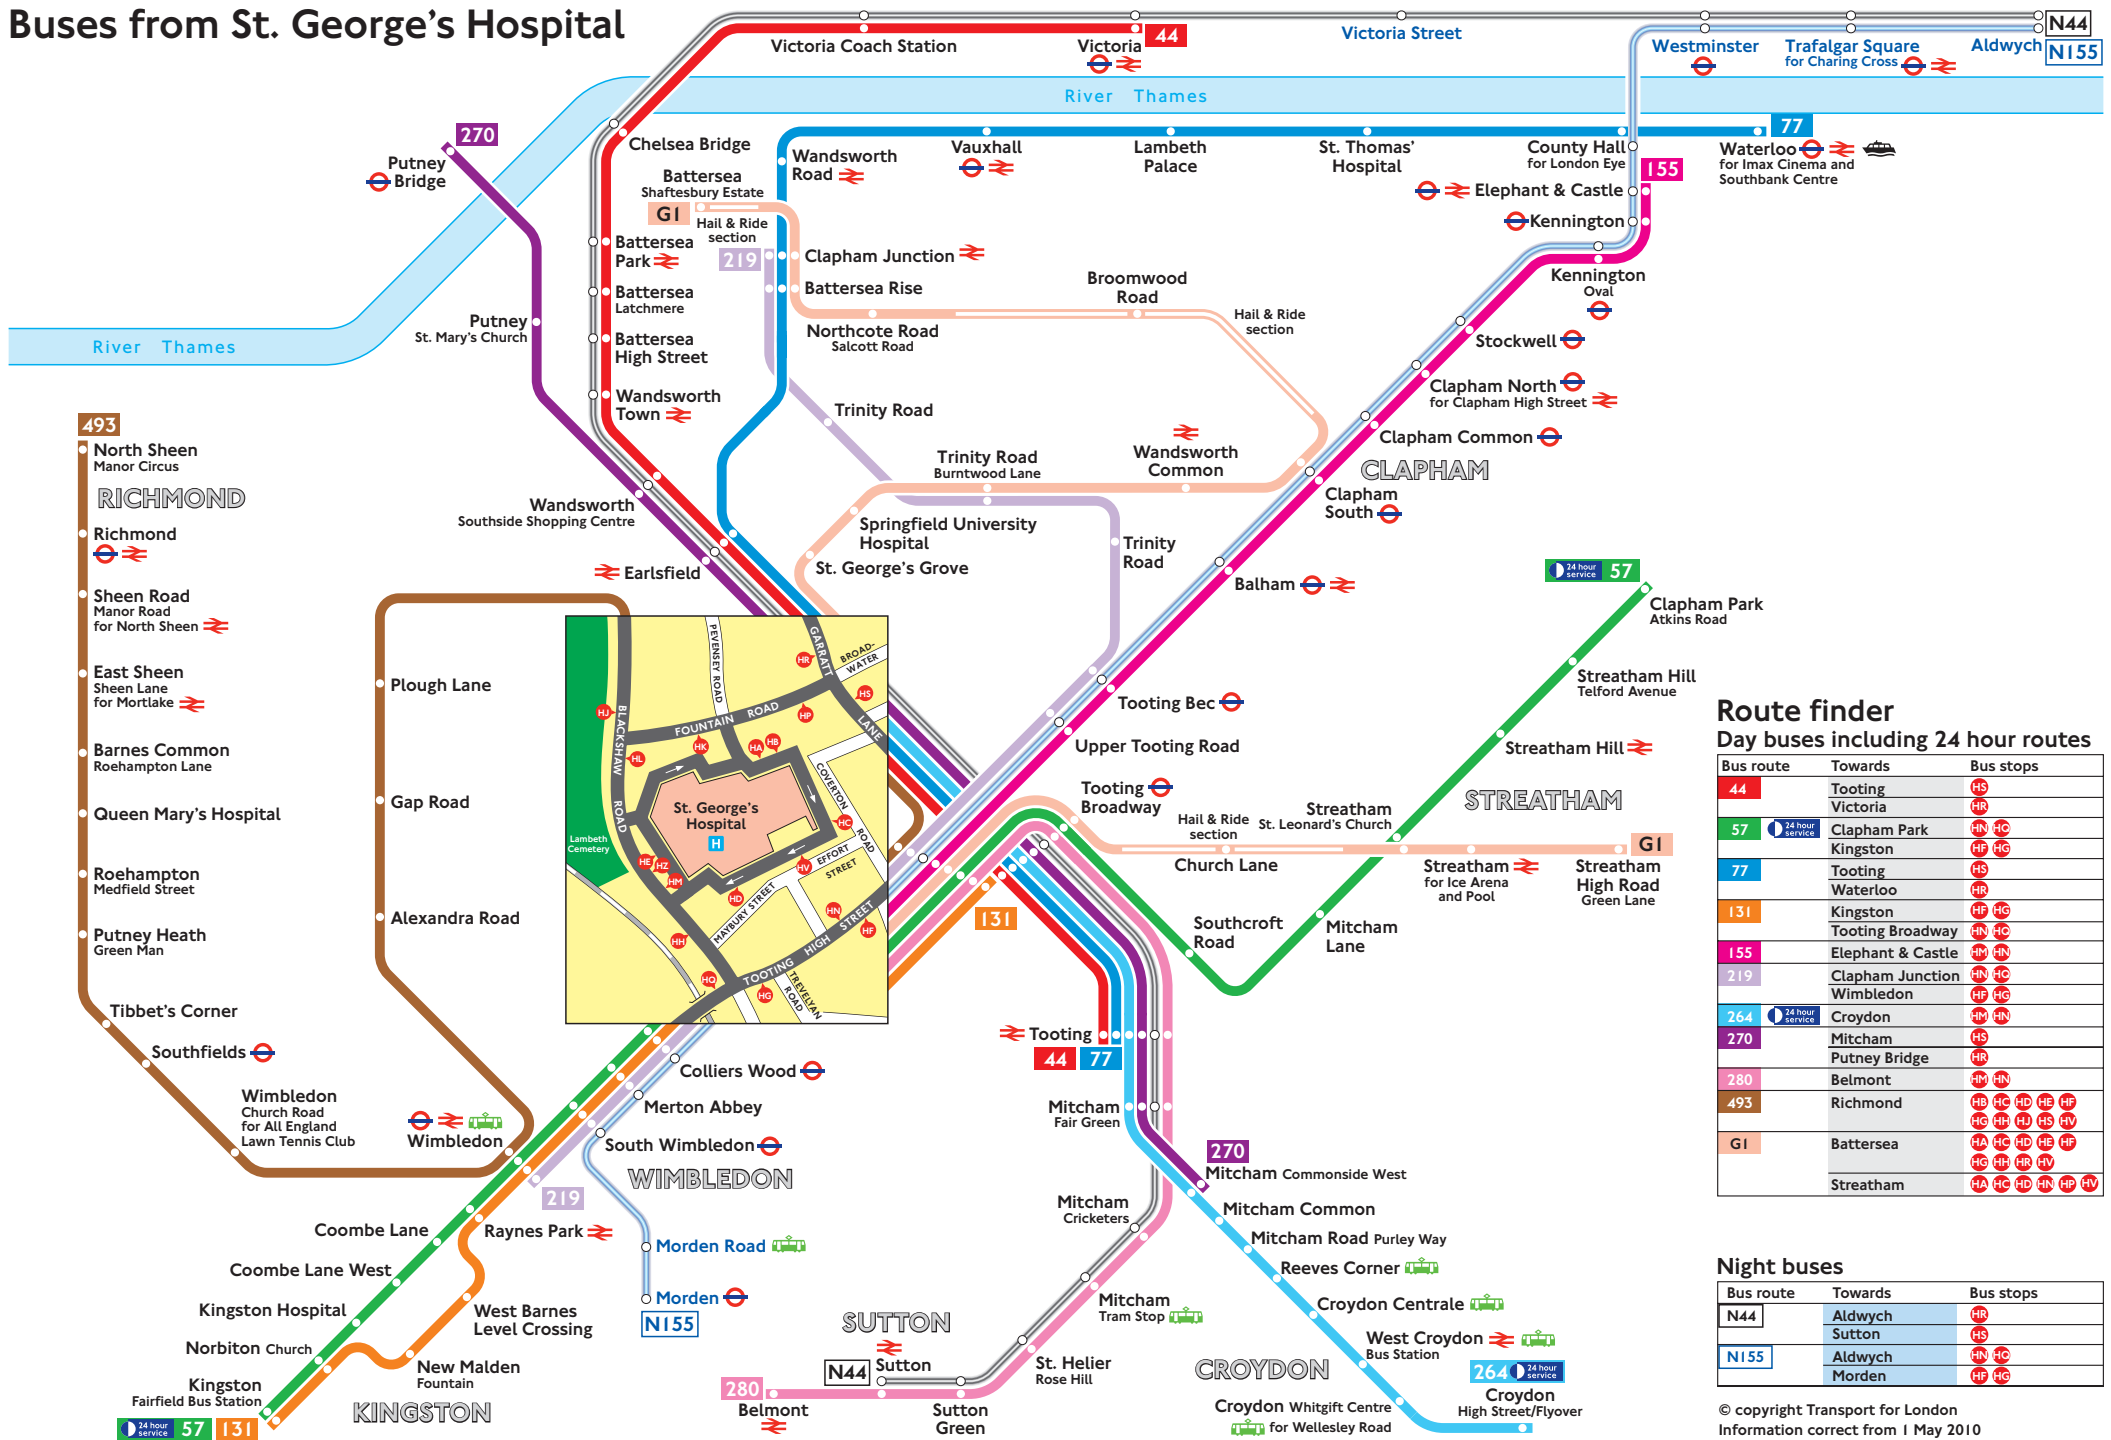

Buses from St. George's Hospital

Route finder Day buses including 24 hour routes

Bus route	Towards	Bus stops
44	Tooting Victoria	HS HR
57	Clapham Park Kingston	HN HC HP HC
77	Tooting Waterloo	HS HR
131	Kingston Tooting Broadway	HP HC HN HC
155	Elephant & Castle Clapham Junction	HN HN HP HC
264	Croydon	HN HN
270	Mitcham Putney Bridge	HS HR
280	Belmont	HN HN
493	Richmond	HB HC HD HB HF HC HD HS HV
GI	Battersea Streatham	HA HC HD HB HF HA HC HD HN HP HV

Night buses

Bus route	Towards	Bus stops
N44	Aldwych Sutton	HR HS
N155	Aldwych Morden	HN HC HP HC

© copyright Transport for London
Information correct from 1 May 2010